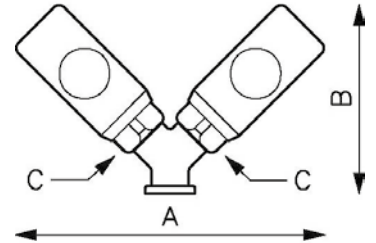

## STANDARD QUICK RELEASE COUPLINGS - ERC 07

Female thread twin coupler

Profile : EUROPEAN

<b>Min / Max operating pressure</b> 0 / 12 bar	<b>Flow rate at 6 bar</b> 833 l/min	<b>ID passage</b> 7.4 mm	<b>Min. / Max temperature</b> -15 / 70 °C
---	--	-----------------------------	--

Part number	Female thread	Dim. A (mm)	Dim. B (mm)	Dim. C (mm)
ERC 078101	G1/4	142	89	23
ERC 078102	G3/8	145	96	23
ERC 078103	G1/2	153	106	23